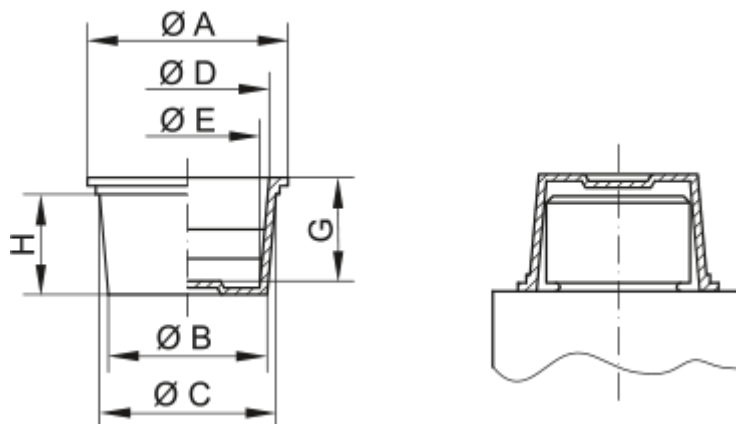

Article number: 59GPN610U42

Description: KLEE Universal plugs GPN 610 U - (\varnothing 72,4-75,7/ \varnothing 74,1-70,8)

Measures

A = 83

B = 72.4

C = 75.7

D = 74.1

E = 70.8